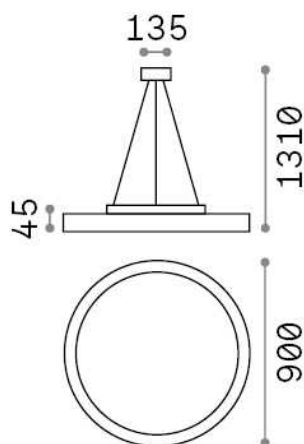

Fly

General info

Indoor - Suspensions

Ean	8021696306773
Item	FLY SP D90 4000K NERO
Installation	Suspensions
Guarantee	5 years
Gross weight	9.5 kg
Volume	-

Technical info

Net weight	8.4 kg
Insulation class	I
Protection index	IP40
Compliance	CE
Operating temperature	0° ~ +40 °C
Dimmer	Non-dimmable, On-Off
Power output	220-240 V AC 50/60 Hz
Power supply	In-built, included Replaceable (by qualified operators only), electronic, tridonic/osram
Accessories not included	Dimmable driver, upright module

Source info

Integrated source	Integrated LED module
Replaceable source	Replaceable (by qualified operators only)
Power	65 W
Emission	Direct
Max consumption	max 65,00 W
Features LED	LED SMD SAMSUNG
CCT	4000 K
Duration LED (t. 25°C)	50000 h
CRI	> 80
SDCM	3
Light beam	87°
UGR Maximum	< 19
Light beam flux	9900 lm
Useful light flux	7920 lm
Photobiological risk	1