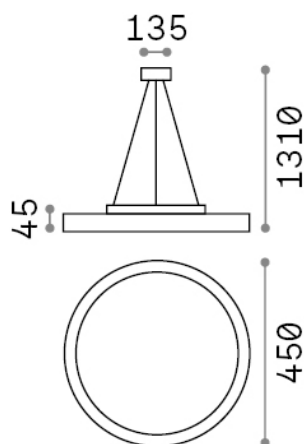

Fly

General info

Indoor - Suspensions

Ean	8021696306728
Item	FLY SP D45 3000K NERO
Installation	Suspensions
Guarantee	5 years
Gross weight	6.1 kg
Volume	-

Technical info

Net weight	5.2 kg
Insulation class	I
Protection index	IP40
Compliance	CE
Operating temperature	0° ~ +40 °C
Dimmer	Non-dimmable, On-Off
Power output	220-240 V AC 50/60 Hz
Power supply	In-built, included Replaceable (by qualified operators only), electronic, tridonic
Accessories not included	Dimmable driver, upright module

Source info

Integrated source	Integrated LED module
Replaceable source	Replaceable (by qualified operators only)
Power	26 W
Emission	Direct
Max consumption	max 26,00 W
Features LED	LED SMD SAMSUNG
CCT	3000 K
Duration LED (t. 25°C)	50000 h
CRI	> 80
SDCM	3
Light beam	87°
UGR Maximum	< 19
Light beam flux	3700 lm
Useful light flux	2970 lm
Photobiological risk	1