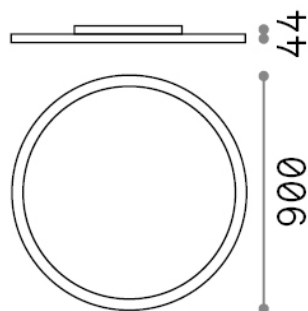

Fly

General info

Indoor - Ceiling lamps

Ean	8021696306681
Item	FLY SLIM PL D90 3000K
Installation	Ceiling lamps
Guarantee	5 years
Gross weight	14.2 kg
Volume	0.144788 m ³

Technical info

Net weight	13 kg
Insulation class	I
Protection index	IP40
Compliance	CE
Operating temperature	0° ~ +40 °C
Dimmer	Non-dimmable, On-Off
Power output	220-240 V AC 50/60 Hz
Power supply	In-built, included Replaceable (by qualified operators only), electronic, tridonic/osram
Accessories not included	Dimmable driver, upright module

Source info

Integrated source	Integrated LED module
Replaceable source	Replaceable (by qualified operators only)
Power	65 W
Emission	Direct
Max consumption	max 65,00 W
Features LED	LED SMD SAMSUNG
CCT	3000 K
Duration LED (t. 25°C)	50000 h
CRI	> 80
SDCM	3
Light beam	87°
UGR Maximum	< 19
Light beam flux	9400 lm
Useful light flux	7490 lm
Photobiological risk	1