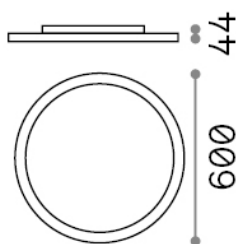

Fly

General info

Indoor - Ceiling lamps

Ean	8021696306674
Item	FLY SLIM PL D60 4000K
Installation	Ceiling lamps
Guarantee	5 years
Gross weight	7 kg
Volume	0.069863 m ³

Technical info

Net weight	5.8 kg
Insulation class	I
Protection index	IP40
Compliance	CE
Operating temperature	0° ~ +40 °C
Dimmer	Non-dimmable, On-Off
Power output	220-240 V AC 50/60 Hz
Power supply	In-built, included Replaceable (by qualified operators only), electronic, tridonic
Accessories not included	Dimmable driver, upright module

Source info

Integrated source	Integrated LED module
Replaceable source	Replaceable (by qualified operators only)
Power	53 W
Emission	Direct
Max consumption	max 53,00 W
Features LED	LED SMD SAMSUNG
CCT	4000 K
Duration LED (t. 25°C)	50000 h
CRI	> 80
SDCM	3
Light beam	87°
UGR Maximum	< 19
Light beam flux	8000 lm
Useful light flux	6390 lm
Photobiological risk	1