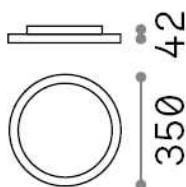

Fly

General info

Indoor - Ceiling lamps

Ean	8021696306650
Item	FLY SLIM PL D35 4000K
Installation	Ceiling lamps
Guarantee	5 years
Gross weight	3.45 kg
Volume	0.010507 m ³

Technical info

Net weight	2.7 kg
Insulation class	I
Protection index	IP40
Compliance	CE
Operating temperature	0° ~ +40 °C
Dimmer	Non-dimmable, On-Off
Power output	220-240 V AC 50/60 Hz
Power supply	In-built, included Replaceable (by qualified operators only), electronic, tridonic
Accessories not included	Dimmable driver, upright module

Source info

Integrated source	Integrated LED module
Replaceable source	Replaceable (by qualified operators only)
Power	18 W
Emission	Direct
Max consumption	max 18,00 W
Features LED	LED SMD SAMSUNG
CCT	4000 K
Duration LED (t. 25°C)	50000 h
CRI	> 80
SDCM	3
Light beam	87°
UGR Maximum	< 19
Light beam flux	2800 lm
Useful light flux	2230 lm
Photobiological risk	1