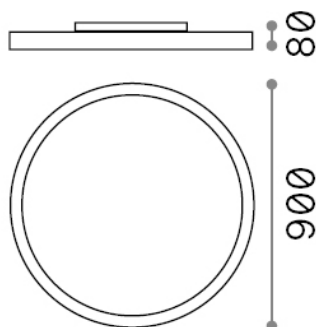

Fly

General info

Indoor - Ceiling lamps

Ean	8021696306636
Item	FLY PL D90 4000K NERO
Installation	Ceiling lamps
Guarantee	5 years
Gross weight	7.7 kg
Volume	0.09025 m ³

Technical info

Net weight	6.9 kg
Insulation class	I
Protection index	IP40
Compliance	CE
Operating temperature	0° ~ +40 °C
Dimmer	Non-dimmable, On-Off
Power output	220-240 V AC 50/60 Hz
Power supply	In-built, included Replaceable (by qualified operators only), electronic, tridonic/osram
Accessories not included	Dimmable driver, upright module

Source info

Integrated source	Integrated LED module
Replaceable source	Replaceable (by qualified operators only)
Power	65 W
Emission	Direct
Max consumption	max 65,00 W
Features LED	LED SMD SAMSUNG
CCT	4000 K
Duration LED (t. 25°C)	50000 h
CRI	> 80
SDCM	3
Light beam	87°
UGR Maximum	< 19
Light beam flux	9900 lm
Useful light flux	7920 lm
Photobiological risk	1