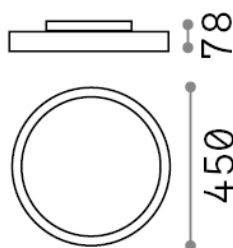

Fly

General info

Indoor - Ceiling lamps

Ean	8021696306605
Item	FLY PL D45 4000K NERO
Installation	Ceiling lamps
Guarantee	5 years
Gross weight	4.3 kg
Volume	0.025 m ³

Technical info

Net weight	3.7 kg
Insulation class	I
Protection index	IP40
Compliance	CE
Operating temperature	0° ~ +40 °C
Dimmer	Non-dimmable, On-Off
Power output	220-240 V AC 50/60 Hz
Power supply	In-built, included Replaceable (by qualified operators only), electronic, tridonic
Accessories not included	Dimmable driver, upright module

Source info

Integrated source	Integrated LED module
Replaceable source	Replaceable (by qualified operators only)
Power	26 W
Emission	Direct
Max consumption	max 26,00 W
Features LED	LED SMD SAMSUNG
CCT	4000 K
Duration LED (t. 25°C)	50000 h
CRI	> 80
SDCM	3
Light beam	87°
UGR Maximum	< 19
Light beam flux	3900 lm
Useful light flux	3140 lm
Photobiological risk	1