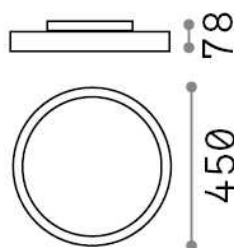

Fly

General info

Indoor - Ceiling lamps

Ean	8021696306599
Item	FLY PL D45 3000K NERO
Installation	Ceiling lamps
Guarantee	5 years
Gross weight	4.3 kg
Volume	0.025 m ³

Technical info

Net weight	3.7 kg
Insulation class	I
Protection index	IP40
Compliance	CE
Operating temperature	0° ~ +40 °C
Dimmer	Non-dimmable, On-Off
Power output	220-240 V AC 50/60 Hz
Power supply	In-built, included Replaceable (by qualified operators only), electronic, tridonic
Accessories not included	Dimmable driver, upright module

Source info

Integrated source	Integrated LED module
Replaceable source	Replaceable (by qualified operators only)
Power	26 W
Emission	Direct
Max consumption	max 26,00 W
Features LED	LED SMD SAMSUNG
CCT	3000 K
Duration LED (t. 25°C)	50000 h
CRI	> 80
SDCM	3
Light beam	87°
UGR Maximum	< 19
Light beam flux	3700 lm
Useful light flux	2970 lm
Photobiological risk	1