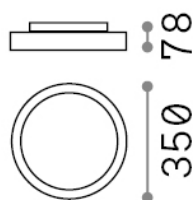

Fly

General info

Indoor - Ceiling lamps

Ean	8021696306575
Item	FLY PL D35 3000K NERO
Installation	Ceiling lamps
Guarantee	5 years
Gross weight	3.5 kg
Volume	0.016 m ³

Technical info

Net weight	3 kg
Insulation class	I
Protection index	IP40
Compliance	CE
Operating temperature	0° ~ +40 °C
Dimmer	Non-dimmable, On-Off
Power output	220-240 V AC 50/60 Hz
Power supply	In-built, included Replaceable (by qualified operators only), electronic, tridonic
Accessories not included	Dimmable driver, upright module

Source info

Integrated source	Integrated LED module
Replaceable source	Replaceable (by qualified operators only)
Power	18 W
Emission	Direct
Max consumption	max 18,00 W
Features LED	LED SMD SAMSUNG
CCT	3000 K
Duration LED (t. 25°C)	50000 h
CRI	> 80
SDCM	3
Light beam	87°
UGR Maximum	< 19
Light beam flux	2650 lm
Useful light flux	2110 lm
Photobiological risk	1