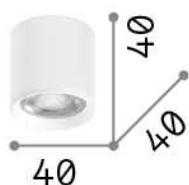

Dot

General info

Indoor - Ceiling lamps

Ean	8021696306520
Item	DOT PL 4000K NERO
Installation	Ceiling lamps
Guarantee	5 years
Gross weight	0.11 kg
Volume	0.000413 m ³

Technical info

Net weight	0.6 kg
Insulation class	I
Protection index	IP20
Compliance	CE
Operating temperature	0° ~ +40 °C
Dimmer	Non-dimmable, On-Off
Power output	220-240 V AC 50/60 Hz
Power supply	Not required

Source info

Integrated source	Integrated LED module
Replaceable source	No
Power	LED 4,5 W
Emission	Direct
Max consumption	max 4,50 W
Features LED	LED COB BRIDGELUX
CCT	4000 K
Duration LED (t. 25°C)	30000 h
CRI	> 90
SDCM	3
Light beam	40°
Light beam flux	370 lm
Useful light flux	230 lm
Photobiological risk	1