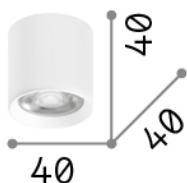

Source info

Integrated source	Integrated LED module
Replaceable source	No
Power	LED 4,5 W
Emission	Direct
Max consumption	max 4,50 W
Features LED	LED COB BRIDGELUX
CCT	4000 K
Duration LED (t. 25°C)	30000 h
CRI	> 90
SDCM	3
Light beam	40°
Light beam flux	370 lm
Useful light flux	230 lm
Photobiological risk	1