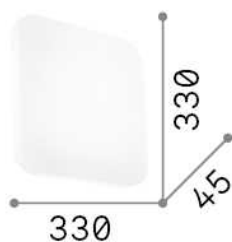

General info

Indoor - Ceiling lamps

Ean	8021696306445
Item	CLARA PL SQUARE 4000K
Installation	Ceiling lamps
Guarantee	5 years
Gross weight	0.83 kg
Volume	0.014063 m ³

Technical info

Net weight	0.67 kg
Insulation class	II
Protection index	IP20
Compliance	CE
Operating temperature	0° ~ +40 °C
Dimmer	Non-dimmable, On-Off
Power output	220-240 V AC 50/60 Hz
Power supply	In-built, included Replaceable (by qualified operators only), electronic

Source info

Integrated source	Integrated LED module
Replaceable source	Replaceable (by qualified operators only)
Power	LED 17 W
Emission	Diffuse
Max consumption	max 17,00 W
Features LED	LED SMD
CCT	4000 K
Duration LED (t. 25°C)	25000 h
CRI	> 80
Light beam flux	2050 lm
Useful light flux	1330 lm
Photobiological risk	1