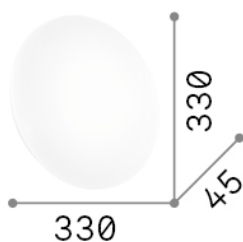

Net weight	0.5 kg
Insulation class	II
Protection index	IP20
Compliance	CE
Operating temperature	0° ~ +40 °C
Dimmer	Non-dimmable, On-Off
Power output	220-240 V AC 50/60 Hz
Power supply	In-built, included Replaceable (by qualified operators only), electronic

Source info

Integrated source	Integrated LED module
Replaceable source	Replaceable (by qualified operators only)
Power	LED 16 W
Emission	Diffuse
Max consumption	max 16,00 W
Features LED	LED SMD
CCT	4000 K
Duration LED (t. 25°C)	25000 h
CRI	> 80
Light beam flux	1650 lm
Useful light flux	970 lm
Photobiological risk	1