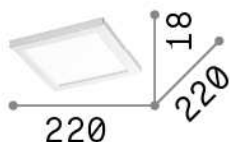

Aura

General info

Indoor - Ceiling lamps

Ean	8021696306407
Item	AURA PL SQUARE 4000K NERO
Installation	Ceiling lamps
Guarantee	5 years
Gross weight	0.5 kg
Volume	0.001829 m ³

Technical info

Net weight	0.4 kg
Insulation class	II
Protection index	IP20
Compliance	CE
Operating temperature	0° ~ +40 °C
Dimmer	Non-dimmable, On-Off
Power output	220-240 V AC 50/60 Hz
Power supply	In-built, included NO, electronic
Recessed specifications	65...205 - h. ≥ 26

Source info

Integrated source	Integrated LED module
Replaceable source	No
Power	LED 20 W
Emission	Direct
Max consumption	max 20,00 W
Features LED	LED SMD
CCT	4000 K
Duration LED (t. 25°C)	30000 h
CRI	> 80
Light beam	115°
Light beam flux	2000 lm
Useful light flux	1730 lm
Photobiological risk	EXEMPT