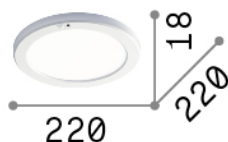

Aura

General info

Indoor - Ceiling lamps

Ean	8021696306353
Item	AURA PL ROUND 4000K BIANCO SENSOR
Installation	Ceiling lamps
Guarantee	5 years
Gross weight	0.45 kg
Volume	0.001829 m³

Technical info

Net weight	0.35 kg
Insulation class	II
Protection index	IP20
Compliance	CE
Operating temperature	0° ~ +40 °C
Dimmer	Non-dimmable, On-Off, PIR Motion Sensor
Power output	220-240 V AC 50/60 Hz
Power supply	In-built, included NO, electronic
Recessed specifications	65...205 - h. ≥ 26

Source info

Integrated source	Integrated LED module
Replaceable source	No
Power	LED 20 W
Emission	Direct
Max consumption	max 20,00 W
Features LED	LED SMD
CCT	4000 K
Duration LED (t. 25°C)	30000 h
CRI	> 80
Light beam	115°
Light beam flux	2000 lm
Useful light flux	1660 lm
Photobiological risk	EXEMPT
Standby power	< 0.50 W