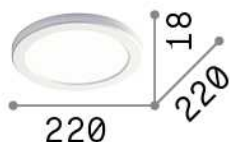

Aura

General info

Indoor - Ceiling lamps

Ean	8021696306346
Item	AURA PL ROUND 4000K BIANCO
Installation	Ceiling lamps
Guarantee	5 years
Gross weight	0.45 kg
Volume	0.001829 m³

Technical info

Net weight	0.35 kg
Insulation class	II
Protection index	IP20
Compliance	CE
Operating temperature	0° ~ +40 °C
Dimmer	Non-dimmable, On-Off
Power output	220-240 V AC 50/60 Hz
Power supply	In-built, included NO, electronic
Recessed specifications	65...205 - h. ≥ 26

Source info

Integrated source	Integrated LED module
Replaceable source	No
Power	LED 20 W
Emission	Direct
Max consumption	max 20,00 W
Features LED	LED SMD
CCT	4000 K
Duration LED (t. 25°C)	30000 h
CRI	> 80
Light beam	115°
Light beam flux	2000 lm
Useful light flux	1660 lm
Photobiological risk	EXEMPT