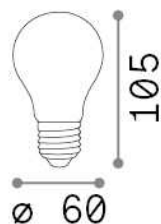

General info

Lampadine e accessori - Goccia

Ean	8021696305622
Item	E27 GOCCIA 08W 3000K CRI80 SATINATA
Installation	-
Guarantee	5 years
Gross weight	0.06 kg
Volume	0.000549 m ³

Technical info

Net weight	0.03 kg
Insulation class	-
Compliance	CE
Power output	220-240 V AC 50/60 Hz
Dimmer	Non-dimmable, On-Off
Power supply	Not required

Source info

Power	8 W
Emission	Diffuse
Max consumption	max 8,00 W
CCT	3000 K
Duration LED (t. 25°C)	25000 h
CRI	> 80
Light beam	920 lm
Useful light flux	920 lm
Photobiological risk	EXEMPT