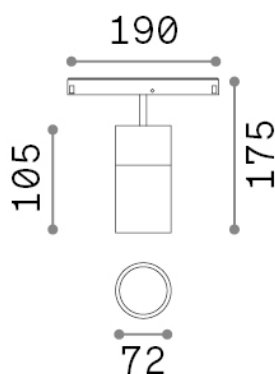

## Technical - Systems

<b>Ean</b>	8021696305615
<b>Item</b>	EGO TRACK SINGLE 26W 3000K ON-OFF BK
<b>Installation</b>	Systems
<b>Guarantee</b>	5 years
<b>Gross weight</b>	0.87 kg
<b>Volume</b>	0.003537 m <sup>3</sup>

## Technical info

<b>Net weight</b>	0.7 kg
<b>Insulation class</b>	III
<b>Protection index</b>	IP20
<b>Compliance</b>	CE
<b>Operating temperature</b>	0° ~ +40 °C
<b>Dimmer</b>	Non-dimmable, On-Off
<b>Power output</b>	48 V DC
<b>Power supply</b>	Required, remoted, not included NO
<b>Adjustability</b>	vert. 0°-90° , orizz. 0°-335°
<b>Accessories not included</b>	Ego profile