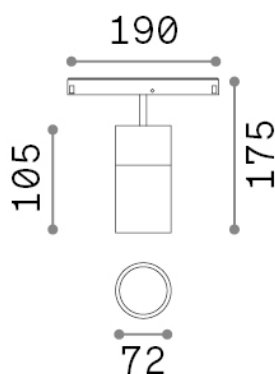

Ego

General info

Technical - Systems

Ean	8021696305608
Item	EGO TRACK SINGLE 19W 3000K ON-OFF BK
Installation	Systems
Guarantee	5 years
Gross weight	0.87 kg
Volume	0.003537 m ³

Technical info

Net weight	0.7 kg
Insulation class	III
Protection index	IP20
Compliance	CE
Operating temperature	0° ~ +40 °C
Dimmer	Non-dimmable, On-Off
Power output	48 V DC
Power supply	Required, remoted, not included NO
Adjustability	vert. 0°-90° , orizz. 0°-335°
Accessories not included	Ego profile

Source info

Integrated source	Integrated LED module
Replaceable source	Replaceable (by qualified operators only)
Power	19 W
Emission	Direct
Max consumption	max 19,00 W
Features LED	LED COB CITIZEN
CCT	3000 K
Duration LED (t. 25°C)	50000 h
CRI	> 90
SDCM	3
Light beam	35°
Light beam flux	2200 lm
Useful light flux	1830 lm
Photobiological risk	1