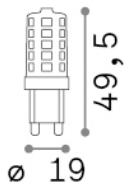

General info

Lampadine e accessori - Lampadine g9

Ean	8021696305486
Item	G9 4.0W 3000K CRI80
Installation	-
Guarantee	5 years
Gross weight	0.02 kg
Volume	2.5e-05 m³

Technical info

Net weight	0.02 kg
Insulation class	-
Compliance	CE
Power output	220-240 V AC 50/60 Hz
Dimmer	Non-dimmable, On-Off
Power supply	Not required

Source info

Power	4 W
Emission	Diffuse
Max consumption	max 4,00 W
CCT	3000 K
Duration LED (t. 25°C)	15000 h
CRI	> 80
Light beam	510 lm
Useful light flux	510 lm
Photobiological risk	1