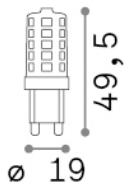

General info

Lampadine e accessori - Lampadine g9

Ean	8021696305431
Item	G9 3.5W 3000K CRI80 DIMM
Installation	-
Guarantee	5 years
Gross weight	0.02 kg
Volume	2.5e-05 m ³

Technical info

Net weight	0.02 kg
Insulation class	-
Compliance	CE
Power output	220-240 V AC 50/60 Hz
Dimmer	Dimmable, TRIAC
Power supply	Not required

Source info

Power	3,5 W
Emission	Diffuse
Max consumption	max 3,50 W
CCT	3000 K
Duration LED (t. 25°C)	15000 h
CRI	> 80
Light beam	420 lm
Useful light flux	420 lm
Photobiological risk	1
Standby power	< 0.50 W