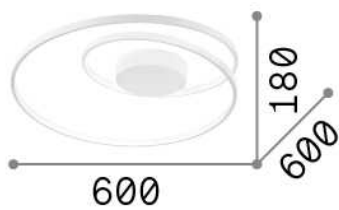

General info

Indoor - Ceiling lamps

Ean	8021696304533
Item	OZ PL DALI OTTONE
Installation	Ceiling lamps
Guarantee	5 years
Gross weight	3.1 kg
Volume	0.035362 m ³

Technical info

Net weight	1.5 kg
Insulation class	II
Protection index	IP20
Compliance	CE
Operating temperature	0° ~ +40 °C
Dimmer	Dimmable, DALI / Push
Power output	220-240 V AC 50/60 Hz
Power supply	In-built, included Replaceable (by qualified operators only), electronic

Source info

Integrated source	Integrated LED module
Replaceable source	No
Power	LED 48 W
Emission	Diffuse
Max consumption	max 48,00 W
Features LED	LED SMD
CCT	3000 K
Duration LED (t. 25°C)	30000 h
CRI	> 80
Light beam flux	5200 lm
Useful light flux	1920 lm
Photobiological risk	1
Standby power	< 0.50 W