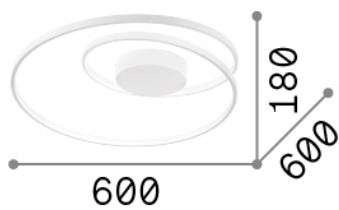

Oz

General info

Indoor - Ceiling lamps

Ean	8021696304526
Item	OZ PL DALI NERO
Installation	Ceiling lamps
Guarantee	5 years
Gross weight	3.1 kg
Volume	0.035362 m ³

Technical info

Net weight	1.5 kg
Insulation class	II
Protection index	IP20
Compliance	CE
Operating temperature	0° ~ +40 °C
Dimmer	Dimmable, DALI / Push
Power output	220-240 V AC 50/60 Hz
Power supply	In-built, included Replaceable (by qualified operators only), electronic

Source info

Integrated source	Integrated LED module
Replaceable source	No
Power	LED 48 W
Emission	Diffuse
Max consumption	max 48,00 W
Features LED	LED SMD
CCT	3000 K
Duration LED (t. 25°C)	30000 h
CRI	> 80
Light beam flux	5200 lm
Useful light flux	1920 lm
Photobiological risk	1
Standby power	< 0.50 W