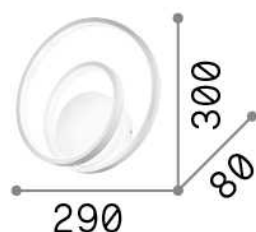

General info

Indoor - Wall lamps

Ean	8021696304496
Item	OZ AP DALI NERO
Installation	Wall lamps
Guarantee	5 years
Gross weight	1.23 kg
Volume	0.008712 m ³

Technical info

Net weight	0.8 kg
Insulation class	II
Protection index	IP20
Compliance	CE
Operating temperature	0° ~ +40 °C
Dimmer	Dimmable, DALI / Push
Power output	220-240 V AC 50/60 Hz
Power supply	In-built, included Replaceable (by qualified operators only), electronic

Source info

Integrated source	Integrated LED module
Replaceable source	No
Power	LED 28 W
Emission	Diffuse
Max consumption	max 28,00 W
Features LED	LED SMD
CCT	3000 K
Duration LED (t. 25°C)	30000 h
CRI	> 80
Light beam flux	2500 lm
Useful light flux	1060 lm
Photobiological risk	1
Standby power	< 0.50 W