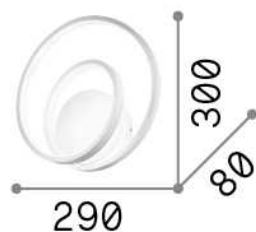

General info

Indoor - Wall lamps

Ean	8021696304489
Item	OZ AP DALI BIANCO
Installation	Wall lamps
Guarantee	5 years
Gross weight	1.23 kg
Volume	0.008712 m ³

Technical info

Net weight	0.8 kg
Insulation class	II
Protection index	IP20
Compliance	CE
Operating temperature	0° ~ +40 °C
Dimmer	Dimmable, DALI / Push
Power output	220-240 V AC 50/60 Hz
Power supply	In-built, included Replaceable (by qualified operators only), electronic

Source info

Integrated source	Integrated LED module
Replaceable source	No
Power	LED 28 W
Emission	Diffuse
Max consumption	max 28,00 W
Features LED	LED SMD
CCT	3000 K
Duration LED (t. 25°C)	30000 h
CRI	> 80
Light beam flux	2500 lm
Useful light flux	1180 lm
Photobiological risk	1
Standby power	< 0.50 W