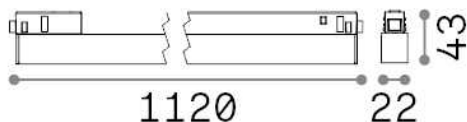

Ego

General info

Technical - Systems

Ean	8021696303833
Item	EGO WIDE 26W 3000K 1-10V WH
Installation	Systems
Guarantee	5 years
Gross weight	1.1 kg
Volume	0.004872 m³

Technical info

Net weight	0.92 kg
Insulation class	III
Protection index	IP20
Compliance	CE
Operating temperature	0° ~ +40 °C
Dimmer	Dimmable, 1-10V
Power output	48 V DC
Power supply	Required, remoted, not included NO
Accessories not included	Ego profile

Source info

Integrated source	Integrated LED module
Replaceable source	Replaceable (by qualified operators only)
Power	26 W
Emission	Direct
Max consumption	max 26,00 W
Features LED	LED SMD SAMSUNG
CCT	3000 K
Duration LED (t. 25°C)	50000 h
CRI	> 90
SDCM	3
Light beam	110°
Light beam flux	3300 lm
Useful light flux	1650 lm
Photobiological risk	1
Standby power	< 0.50 W