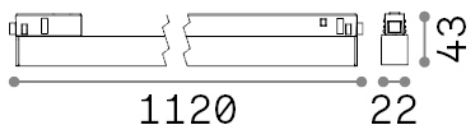

Ego

General info

Technical - Systems

Ean	8021696303826
Item	EGO WIDE 26W 3000K 1-10V BK
Installation	Systems
Guarantee	5 years
Gross weight	1.1 kg
Volume	0.004872 m ³

Technical info

Net weight	0.92 kg
Insulation class	III
Protection index	IP20
Compliance	CE
Operating temperature	0° ~ +40 °C
Dimmer	Dimmable, 1-10V
Power output	48 V DC
Power supply	Required, remoted, not included NO
Accessories not included	Ego profile

Source info

Integrated source	Integrated LED module
Replaceable source	Replaceable (by qualified operators only)
Power	26 W
Emission	Direct
Max consumption	max 26,00 W
Features LED	LED SMD SAMSUNG
CCT	3000 K
Duration LED (t. 25°C)	50000 h
CRI	> 90
SDCM	3
Light beam	110°
Light beam flux	3300 lm
Useful light flux	1650 lm
Photobiological risk	1
Standby power	< 0.50 W