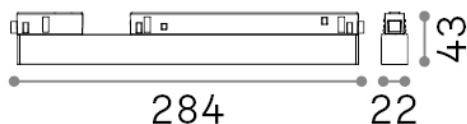

Ego

General info

Technical - Systems

Ean	8021696303796
Item	EGO WIDE 07W 3000K 1-10V WH
Installation	Systems
Guarantee	5 years
Gross weight	0.38 kg
Volume	0.00124 m ³

Technical info

Net weight	0.2 kg
Insulation class	III
Protection index	IP20
Compliance	CE
Operating temperature	0° ~ +40 °C
Dimmer	Dimmable, 1-10V
Power output	48 V DC
Power supply	Required, remoted, not included NO
Accessories not included	Ego profile

Source info

Integrated source	Integrated LED module
Replaceable source	Replaceable (by qualified operators only)
Power	7 W
Emission	Direct
Max consumption	max 7,00 W
Features LED	LED SMD SAMSUNG
CCT	3000 K
Duration LED (t. 25°C)	50000 h
CRI	> 90
SDCM	3
Light beam	110°
Light beam flux	820 lm
Useful light flux	410 lm
Photobiological risk	1
Standby power	< 0.50 W