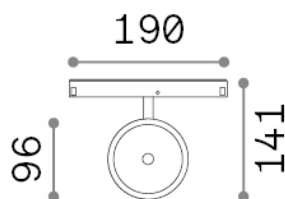

Ego

General info

Technical - Systems

Ean	8021696303741
Item	EGO TRACK FLAT SINGLE 09W 3000K 1-10V WH
Installation	Systems
Guarantee	5 years
Gross weight	0.52 kg
Volume	0.003979 m ³

Technical info

Net weight	0.35 kg
Insulation class	III
Protection index	IP20
Compliance	CE
Operating temperature	0° ~ +40 °C
Dimmer	Dimmable, 1-10V
Power output	48 V DC
Power supply	Required, remoted, not included NO
Adjustability	vert. 0°-90°
Accessories not included	Ego profile

Source info

Integrated source	Integrated LED module
Replaceable source	Replaceable (by qualified operators only)
Power	9 W
Emission	Direct
Max consumption	max 9,00 W
Features LED	LED COB CITIZEN
CCT	3000 K
Duration LED (t. 25°C)	50000 h
CRI	> 90
SDCM	3
Light beam	36°
Light beam flux	1100 lm
Useful light flux	840 lm
Photobiological risk	1
Standby power	< 0.50 W