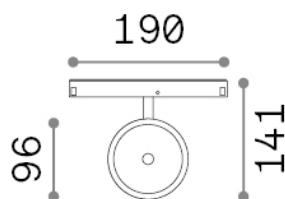

Ego

General info

Technical - Systems

| | |
|---------------------|--|
| Ean | 8021696303734 |
| Item | EGO TRACK FLAT SINGLE 09W 3000K 1-10V GD |
| Installation | Systems |
| Guarantee | 5 years |
| Gross weight | 0.52 kg |
| Volume | 0.003979 m ³ |

Technical info

| | |
|---------------------------------|---------------------------------------|
| Net weight | 0.35 kg |
| Insulation class | III |
| Protection index | IP20 |
| Compliance | CE |
| Operating temperature | 0° ~ +40 °C |
| Dimmer | Dimmable, 1-10V |
| Power output | 48 V DC |
| Power supply | Required, remoted, not included NO |
| Adjustability | vert. 0°-90° |
| Accessories not included | Ego profile |

Source info

| | |
|-------------------------------|---|
| Integrated source | Integrated LED module |
| Replaceable source | Replaceable (by qualified operators only) |
| Power | 9 W |
| Emission | Direct |
| Max consumption | max 9,00 W |
| Features LED | LED COB CITIZEN |
| CCT | 3000 K |
| Duration LED (t. 25°C) | 50000 h |
| CRI | > 90 |
| SDCM | 3 |
| Light beam | 36° |
| Light beam flux | 1100 lm |
| Useful light flux | 840 lm |
| Photobiological risk | 1 |
| Standby power | < 0.50 W |