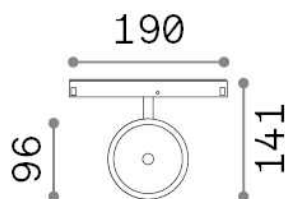

## Technical - Systems

<b>Ean</b>	8021696303727
<b>Item</b>	EGO TRACK FLAT SINGLE 09W 3000K 1-10V BK
<b>Installation</b>	Systems
<b>Guarantee</b>	5 years
<b>Gross weight</b>	0.52 kg
<b>Volume</b>	0.003979 m <sup>3</sup>

## Technical info

<b>Net weight</b>	0.35 kg
<b>Insulation class</b>	III
<b>Protection index</b>	IP20
<b>Compliance</b>	CE
<b>Operating temperature</b>	0° ~ +40 °C
<b>Dimmer</b>	Dimmable, 1-10V
<b>Power output</b>	48 V DC
<b>Power supply</b>	Required, remoted, not included NO
<b>Adjustability</b>	vert. 0°-90°
<b>Accessories not included</b>	Ego profile