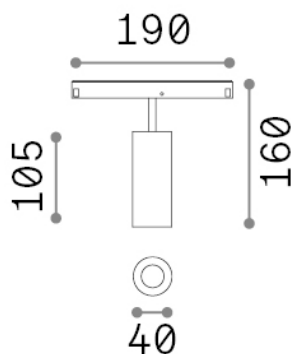

Ego

General info

Technical - Systems

Ean	8021696303710
Item	EGO TRACK SINGLE 12W 3000K 1-10V WH
Installation	Systems
Guarantee	5 years
Gross weight	0.46 kg
Volume	0.003979 m ³

Technical info

Net weight	0.3 kg
Insulation class	III
Protection index	IP20
Compliance	CE
Operating temperature	0° ~ +40 °C
Dimmer	Dimmable, 1-10V
Power output	48 V DC
Power supply	Required, remoted, not included NO
Adjustability	vert. 0°-90° , orizz. 0°-335°
Accessories not included	Honeycomb filter, Ego profile

Source info

Integrated source	Integrated LED module
Replaceable source	Replaceable (by qualified operators only)
Power	12 W
Emission	Direct
Max consumption	max 12,00 W
Features LED	LED COB CITIZEN
CCT	3000 K
Duration LED (t. 25°c)	50000 h
CRI	> 90
SDCM	3
Light beam	30°
Light beam flux	1000 lm
Useful light flux	820 lm
Photobiological risk	1
Standby power	< 0.50 W