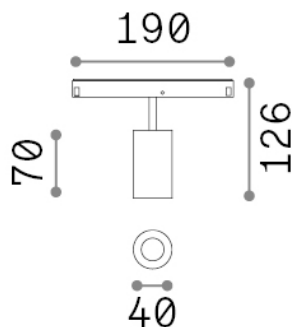

Ego

General info

Technical - Systems

Ean	8021696303697
Item	EGO TRACK SINGLE 08W 3000K 1-10V WH
Installation	Systems
Guarantee	5 years
Gross weight	0.38 kg
Volume	0.001944 m ³

Technical info

Net weight	0.2 kg
Insulation class	III
Protection index	IP20
Compliance	CE
Operating temperature	0° ~ +40 °C
Dimmer	Dimmable, 1-10V
Power output	48 V DC
Power supply	Required, remoted, not included NO
Adjustability	vert. 0°-90° , orizz. 0°-335°
Accessories not included	Honeycomb filter, Ego profile

Source info

Integrated source	Integrated LED module
Replaceable source	Replaceable (by qualified operators only)
Power	8 W
Emission	Direct
Max consumption	max 8,00 W
Features LED	LED COB CITIZEN
CCT	3000 K
Duration LED (t. 25°c)	50000 h
CRI	> 90
SDCM	3
Light beam	30°
Light beam flux	730 lm
Useful light flux	620 lm
Photobiological risk	1
Standby power	< 0.50 W