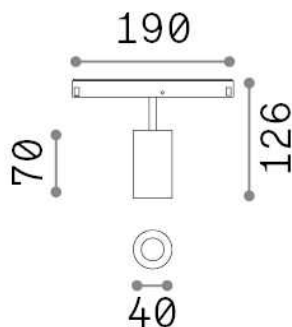

Ego

General info

Technical - Systems

Ean	8021696303680
Item	EGO TRACK SINGLE 08W 3000K 1-10V BK
Installation	Systems
Guarantee	5 years
Gross weight	0.38 kg
Volume	0.001944 m ³

Technical info

Net weight	0.2 kg
Insulation class	III
Protection index	IP20
Compliance	CE
Operating temperature	0° ~ +40 °C
Dimmer	Dimmable, 1-10V
Power output	48 V DC
Power supply	Required, remoted, not included NO
Adjustability	vert. 0°-90° , orizz. 0°-335°
Accessories not included	Honeycomb filter, Ego profile

Source info

Integrated source	Integrated LED module
Replaceable source	Replaceable (by qualified operators only)
Power	8 W
Emission	Direct
Max consumption	max 8,00 W
Features LED	LED COB CITIZEN
CCT	3000 K
Duration LED (t. 25°c)	50000 h
CRI	> 90
SDCM	3
Light beam	30°
Light beam flux	730 lm
Useful light flux	620 lm
Photobiological risk	1
Standby power	< 0.50 W