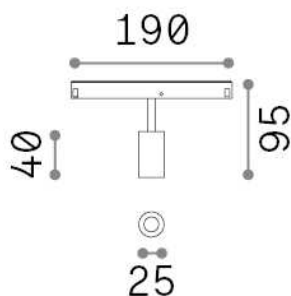

Ego

General info

Technical - Systems

| | |
|---------------------|-------------------------------------|
| Ean | 8021696303673 |
| Item | EGO TRACK SINGLE 03W 3000K 1-10V WH |
| Installation | Systems |
| Guarantee | 5 years |
| Gross weight | 0.23 kg |
| Volume | 0.001555 m ³ |

Technical info

| | |
|---------------------------------|---------------------------------------|
| Net weight | 0.1 kg |
| Insulation class | III |
| Protection index | IP20 |
| Compliance | CE |
| Operating temperature | 0° ~ +40 °C |
| Dimmer | Dimmable, 1-10V |
| Power output | 48 V DC |
| Power supply | Required, remoted, not included NO |
| Adjustability | vert. 0°-90° , orizz. 0°-335° |
| Accessories not included | Honeycomb filter, Ego profile |

Source info

| | |
|-------------------------------|---|
| Integrated source | Integrated LED module |
| Replaceable source | Replaceable (by qualified operators only) |
| Power | 3 W |
| Emission | Direct |
| Max consumption | max 3,00 W |
| Features LED | LED SMD OSRAM |
| CCT | 3000 K |
| Duration LED (t. 25°c) | 50000 h |
| CRI | > 90 |
| SDCM | 3 |
| Light beam | 30° |
| Light beam flux | 190 lm |
| Useful light flux | 180 lm |
| Photobiological risk | 2 |
| Standby power | < 0.50 W |