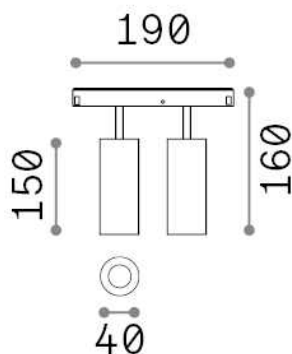

Ego

General info

Technical - Systems

Ean	8021696303659
Item	EGO TRACK DOUBLE 24W 3000K 1-10V WH
Installation	Systems
Guarantee	5 years
Gross weight	0.78 kg
Volume	0.004018 m ³

Technical info

Net weight	0.51 kg
Insulation class	III
Protection index	IP20
Compliance	CE
Operating temperature	0° ~ +40 °C
Dimmer	Dimmable, 1-10V
Power output	48 V DC
Power supply	Required, remoted, not included NO
Adjustability	vert. 0°-90° , orizz. 0°-335°
Accessories not included	Honeycomb filters, Ego profile

Source info

Integrated source	Integrated LED module
Replaceable source	Replaceable (by qualified operators only)
Power	24 W
Emission	Direct
Max consumption	max 24,00 W
Features LED	LED COB CITIZEN
CCT	3000 K
Duration LED (t. 25°c)	50000 h
CRI	> 90
SDCM	3
Light beam	30°
Light beam flux	2000 lm
Useful light flux	1640 lm
Photobiological risk	1
Standby power	< 0.50 W