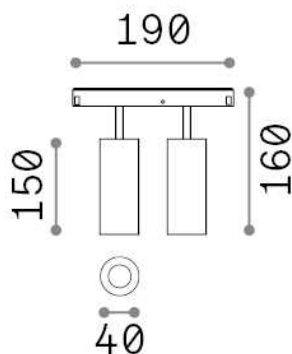

## Technical - Systems

<b>Ean</b>	8021696303642
<b>Item</b>	EGO TRACK DOUBLE 24W 3000K 1-10V BK
<b>Installation</b>	Systems
<b>Guarantee</b>	5 years
<b>Gross weight</b>	0.78 kg
<b>Volume</b>	0.004018 m <sup>3</sup>

## Technical info

<b>Net weight</b>	0.51 kg
<b>Insulation class</b>	III
<b>Protection index</b>	IP20
<b>Compliance</b>	CE
<b>Operating temperature</b>	0° ~ +40 °C
<b>Dimmer</b>	Dimmable, 1-10V
<b>Power output</b>	48 V DC
<b>Power supply</b>	Required, remoted, not included NO
<b>Adjustability</b>	vert. 0°-90° , orizz. 0°-335°
<b>Accessories not included</b>	Honeycomb filters, Ego profile