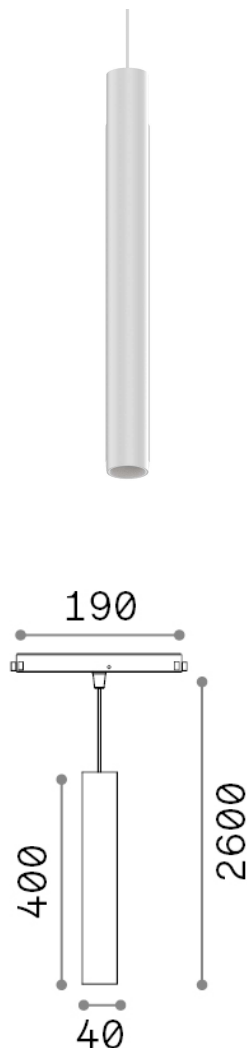

Ego

General info

Technical - Systems

Ean	8021696303598
Item	EGO PENDANT TUBE 12W 3000K 1-10V WH
Installation	Systems
Guarantee	5 years
Gross weight	0.62 kg
Volume	0.00376 m ³

Technical info

Net weight	0.55 kg
Insulation class	III
Protection index	IP20
Compliance	CE
Operating temperature	0° ~ +40 °C
Dimmer	Dimmable, 1-10V
Power output	48 V DC
Power supply	Required, remoted, not included NO
Accessories not included	Ego profile

Source info

Integrated source	Integrated LED module
Replaceable source	Replaceable (by qualified operators only)
Power	12 W
Emission	Direct
Max consumption	max 12,00 W
Features LED	LED COB CITIZEN
CCT	3000 K
Duration LED (t. 25°C)	50000 h
CRI	> 90
SDCM	3
Light beam	30°
UGR Maximum	< 19
Light beam flux	1000 lm
Useful light flux	820 lm
Photobiological risk	1
Standby power	< 0.50 W