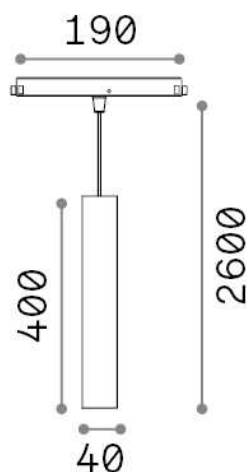

Ego

General info

Technical - Systems

Ean	8021696303581
Item	EGO PENDANT TUBE 12W 3000K 1-10V GD
Installation	Systems
Guarantee	5 years
Gross weight	0.62 kg
Volume	0.00376 m ³

Technical info

Net weight	0.55 kg
Insulation class	III
Protection index	IP20
Compliance	CE
Operating temperature	0° ~ +40 °C
Dimmer	Dimmable, 1-10V
Power output	48 V DC
Power supply	Required, remoted, not included NO
Accessories not included	Ego profile

Source info

Integrated source	Integrated LED module
Replaceable source	Replaceable (by qualified operators only)
Power	12 W
Emission	Direct
Max consumption	max 12,00 W
Features LED	LED COB CITIZEN
CCT	3000 K
Duration LED (t. 25°C)	50000 h
CRI	> 90
SDCM	3
Light beam	30°
UGR Maximum	< 19
Light beam flux	1000 lm
Useful light flux	820 lm
Photobiological risk	1
Standby power	< 0.50 W