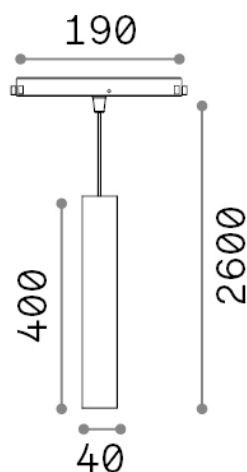

Ego

General info

Technical - Systems

Ean	8021696303574
Item	EGO PENDANT TUBE 12W 3000K 1-10V BK
Installation	Systems
Guarantee	5 years
Gross weight	0.62 kg
Volume	0.00376 m ³

Technical info

Net weight	0.55 kg
Insulation class	III
Protection index	IP20
Compliance	CE
Operating temperature	0° ~ +40 °C
Dimmer	Dimmable, 1-10V
Power output	48 V DC
Power supply	Required, remoted, not included NO
Accessories not included	Ego profile

Source info

Integrated source	Integrated LED module
Replaceable source	Replaceable (by qualified operators only)
Power	12 W
Emission	Direct
Max consumption	max 12,00 W
Features LED	LED COB CITIZEN
CCT	3000 K
Duration LED (t. 25°C)	50000 h
CRI	> 90
SDCM	3
Light beam	30°
UGR Maximum	< 19
Light beam flux	1000 lm
Useful light flux	820 lm
Photobiological risk	1
Standby power	< 0.50 W