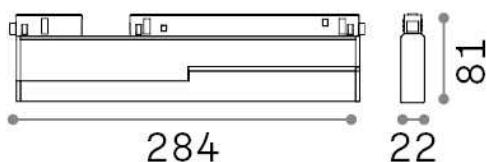

Ego

General info

Technical - Systems

Ean	8021696303567
Item	EGO FLEXIBLE WIDE 07W 3000K 1-10V WH
Installation	Systems
Guarantee	5 years
Gross weight	0.63 kg
Volume	0.002048 m ³

Technical info

Net weight	0.5 kg
Insulation class	III
Protection index	IP20
Compliance	CE
Operating temperature	0° ~ +40 °C
Dimmer	Dimmable, 1-10V
Power output	48 V DC
Power supply	Required, remoted, not included NO
Adjustability	vert. 0°-90°
Accessories not included	Ego profile

Source info

Integrated source	Integrated LED module
Replaceable source	Replaceable (by qualified operators only)
Power	7 W
Emission	Direct
Max consumption	max 7,00 W
Features LED	LED SMD SAMSUNG
CCT	3000 K
Duration LED (t. 25°C)	50000 h
CRI	> 90
SDCM	3
Light beam	110°
Light beam flux	820 lm
Useful light flux	410 lm
Photobiological risk	1
Standby power	< 0.50 W