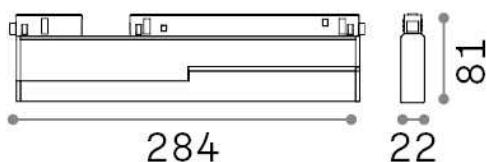

Ego

General info

Technical - Systems

Ean	8021696303550
Item	EGO FLEXIBLE WIDE 07W 3000K 1-10V BK
Installation	Systems
Guarantee	5 years
Gross weight	0.63 kg
Volume	0.002048 m ³

Technical info

Net weight	0.5 kg
Insulation class	III
Protection index	IP20
Compliance	CE
Operating temperature	0° ~ +40 °C
Dimmer	Dimmable, 1-10V
Power output	48 V DC
Power supply	Required, remoted, not included NO
Adjustability	vert. 0°-90°
Accessories not included	Ego profile

Source info

Integrated source	Integrated LED module
Replaceable source	Replaceable (by qualified operators only)
Power	7 W
Emission	Direct
Max consumption	max 7,00 W
Features LED	LED SMD SAMSUNG
CCT	3000 K
Duration LED (t. 25°C)	50000 h
CRI	> 90
SDCM	3
Light beam	110°
Light beam flux	820 lm
Useful light flux	410 lm
Photobiological risk	1
Standby power	< 0.50 W