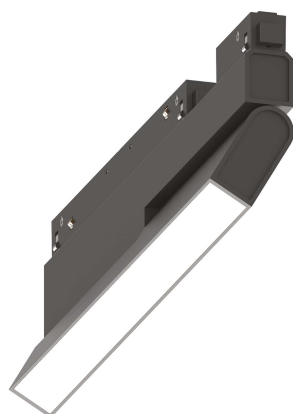

Ego

General info

Technical - Systems

Ean	8021696303550
Item	EGO FLEXIBLE WIDE 07W 3000K 1-10V BK
Installation	Systems
Guarantee	5 years
Gross weight	0.63 kg
Volume	0.002048 m ³

Technical info

Net weight	0.5 kg
Insulation class	III
Protection index	IP20
Compliance	CE
Operating temperature	0° ~ +40 °C
Dimmer	Dimmable, 1-10V
Power output	48 V DC
Power supply	Required, remoted, not included NO
Adjustability	vert. 0°-90°
Accessories not included	Ego profile

Source info

Integrated source	Integrated LED module
Replaceable source	Replaceable (by qualified operators only)
Power	7 W
Emission	Direct
Max consumption	max 7,00 W
Features LED	LED SMD SAMSUNG
CCT	3000 K
Duration LED (t. 25°C)	50000 h
CRI	> 90
SDCM	3
Light beam	110°
Light beam flux	820 lm
Useful light flux	410 lm
Photobiological risk	1
Standby power	< 0.50 W