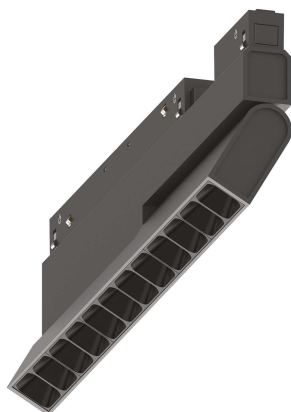

Ego

General info

Technical - Systems

Ean	8021696303536
Item	EGO FLEXIBLE ACCENT 13W 3000K 1-10V BK
Installation	Systems
Guarantee	5 years
Gross weight	0.6 kg
Volume	0.002048 m ³

Technical info

Net weight	0.48 kg
Insulation class	III
Protection index	IP20
Compliance	CE
Operating temperature	0° ~ +40 °C
Dimmer	Dimmable, 1-10V
Power output	48 V DC
Power supply	Required, remoted, not included NO
Accessories not included	Ego profile

Source info

Integrated source	Integrated LED module
Replaceable source	Replaceable (by qualified operators only)
Power	13 W
Emission	Direct
Max consumption	max 13,00 W
Features LED	LED SMD SAMSUNG
CCT	3000 K
Duration LED (t. 25°C)	50000 h
CRI	> 90
SDCM	3
Light beam	35°
UGR Maximum	< 19
Light beam flux	1300 lm
Useful light flux	1200 lm
Photobiological risk	2
Standby power	< 0.50 W