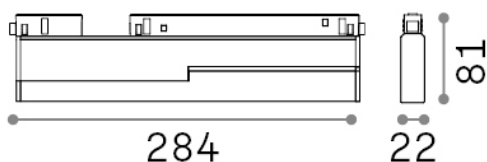

Ego

General info

Technical - Systems

Ean	8021696303536
Item	EGO FLEXIBLE ACCENT 13W 3000K 1-10V BK
Installation	Systems
Guarantee	5 years
Gross weight	0.6 kg
Volume	0.002048 m ³

Technical info

Net weight	0.48 kg
Insulation class	III
Protection index	IP20
Compliance	CE
Operating temperature	0° ~ +40 °C
Dimmer	Dimmable, 1-10V
Power output	48 V DC
Power supply	Required, remoted, not included NO
Accessories not included	Ego profile

Source info

Integrated source	Integrated LED module
Replaceable source	Replaceable (by qualified operators only)
Power	13 W
Emission	Direct
Max consumption	max 13,00 W
Features LED	LED SMD SAMSUNG
CCT	3000 K
Duration LED (t. 25°C)	50000 h
CRI	> 90
SDCM	3
Light beam	35°
UGR Maximum	< 19
Light beam flux	1300 lm
Useful light flux	1200 lm
Photobiological risk	2
Standby power	< 0.50 W