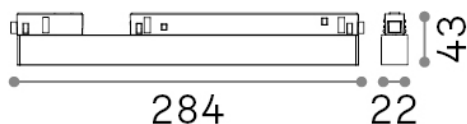

Ego

General info

Technical - Systems

Ean	8021696303529
Item	EGO ACCENT 13W 3000K 1-10V WH
Installation	Systems
Guarantee	5 years
Gross weight	0.35 kg
Volume	0.00124 m ³

Technical info

Net weight	0.22 kg
Insulation class	III
Protection index	IP20
Compliance	CE
Operating temperature	0° ~ +40 °C
Dimmer	Dimmable, 1-10V
Power output	48 V DC
Power supply	Required, remoted, not included NO
Adjustability	vert. 0°-90°
Accessories not included	Ego profile

Source info

Integrated source	Integrated LED module
Replaceable source	Replaceable (by qualified operators only)
Power	13 W
Emission	Direct
Max consumption	max 13,00 W
Features LED	LED SMD OSRAM
CCT	3000 K
Duration LED (t. 25°c)	50000 h
CRI	> 90
SDCM	3
Light beam	35°
UGR Maximum	< 19
Light beam flux	1300 lm
Useful light flux	1200 lm
Photobiological risk	2
Standby power	< 0.50 W