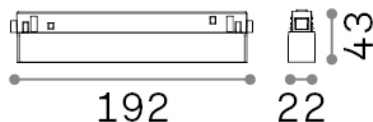

## Source info

<b>Integrated source</b>	Integrated LED module
<b>Replaceable source</b>	Replaceable (by qualified operators only)
<b>Power</b>	7 W
<b>Emission</b>	Direct
<b>Max consumption</b>	max 7,00 W
<b>Features LED</b>	LED SMD OSRAM
<b>CCT</b>	3000 K
<b>Duration LED (t. 25°C)</b>	50000 h
<b>CRI</b>	> 90
<b>SDCM</b>	3
<b>Light beam</b>	35°
<b>UGR Maximum</b>	< 19
<b>Light beam flux</b>	700 lm
<b>Useful light flux</b>	590 lm
<b>Photobiological risk</b>	2
<b>Standby power</b>	< 0.50 W