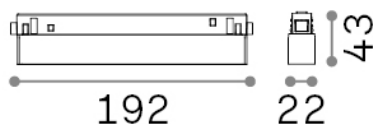

## Source info

<b>Integrated source</b>	Integrated LED module
<b>Replaceable source</b>	Replaceable (by qualified operators only)
<b>Power</b>	7 W
<b>Emission</b>	Direct
<b>Max consumption</b>	max 7,00 W
<b>Features LED</b>	LED SMD OSRAM
<b>CCT</b>	3000 K
<b>Duration LED (t. 25°C)</b>	50000 h
<b>CRI</b>	> 90
<b>SDCM</b>	3
<b>Light beam</b>	35°
<b>UGR Maximum</b>	< 19
<b>Light beam flux</b>	700 lm
<b>Useful light flux</b>	590 lm
<b>Photobiological risk</b>	2
<b>Standby power</b>	< 0.50 W