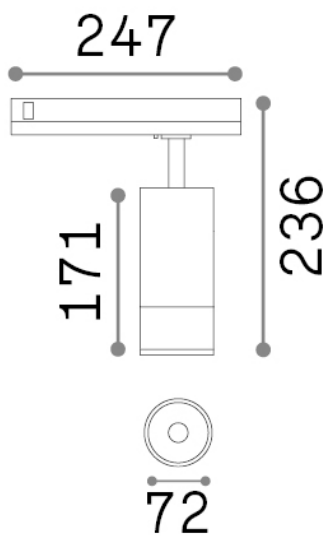

General info

Technical - Spotlights and Tracks

Ean	8021696303000
Item	EOS 25W DALI BK
Installation	Spotlights and Tracks
Guarantee	5 years
Gross weight	1.15 kg
Volume	0.004995 m ³

Technical info

Net weight	1.05 kg
Insulation class	II
Protection index	IP20
Compliance	CE
Operating temperature	0° ~ +40 °C
Dimmer	Dimmable, DALI
Power output	220-240 V AC 50/60 Hz
Power supply	In-built, included NO, electronic
Accessories not included	Single connection 1-10V/DALI, Link 1-10V/DALI profile

Source info

Integrated source	Integrated LED module
Replaceable source	Replaceable (by qualified operators only)
Power	25 W
Emission	Direct
Max consumption	max 25,00 W
Features LED	LED COB BRIDGELUX
CCT	3000 K
Duration LED (t. 25°C)	30000 h
CRI	> 90
SDCM	3
Light beam	20-55°
Light beam flux	3000 lm
Useful light flux	2720 lm
Photobiological risk	1
Standby power	< 0.50 W