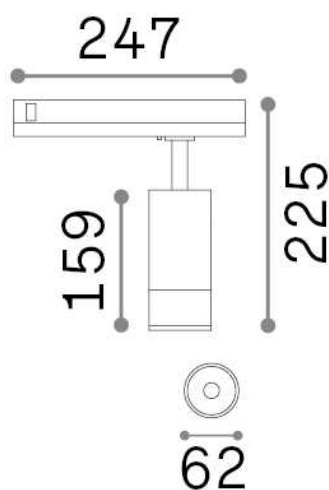

General info

Technical - Spotlights and Tracks

Ean	8021696302980
Item	EOS 15W DALI BK
Installation	Spotlights and Tracks
Guarantee	5 years
Gross weight	0.75 kg
Volume	0.0042 m ³

Technical info

Net weight	0.66 kg
Insulation class	II
Protection index	IP20
Compliance	CE
Operating temperature	0° ~ +40 °C
Dimmer	Dimmable, DALI
Power output	220-240 V AC 50/60 Hz
Power supply	In-built, included NO, electronic
Accessories not included	Single connection 1-10V/DALI, Link 1-10V/DALI profile

Source info

Integrated source	Integrated LED module
Replaceable source	Replaceable (by qualified operators only)
Power	15 W
Emission	Direct
Max consumption	max 15,00 W
Features LED	LED COB BRIDGELUX
CCT	3000 K
Duration LED (t. 25°C)	30000 h
CRI	> 90
SDCM	3
Light beam	20-55°
Light beam flux	1550 lm
Useful light flux	1420 lm
Photobiological risk	1
Standby power	< 0.50 W