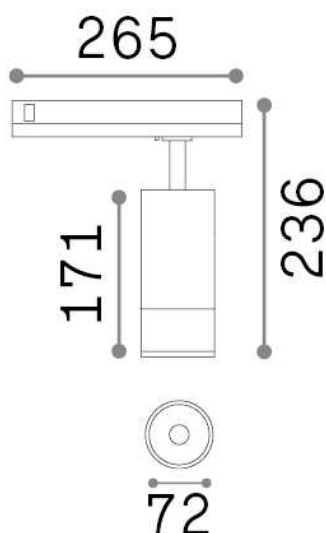

General info

Technical - Spotlights and Tracks

Ean	8021696302966
Item	EOS 25W 1-10V BK
Installation	Spotlights and Tracks
Guarantee	5 years
Gross weight	1.15 kg
Volume	0.004995 m ³

Technical info

Net weight	1.05 kg
Insulation class	II
Protection index	IP20
Compliance	CE
Operating temperature	0° ~ +40 °C
Dimmer	Dimmable, 1-10V
Power output	220-240 V AC 50/60 Hz
Power supply	In-built, included NO, electronic
Accessories not included	Single connection 1-10V/DALI, Link 1-10V/DALI profile

Source info

Integrated source	Integrated LED module
Replaceable source	Replaceable (by qualified operators only)
Power	25 W
Emission	Direct
Max consumption	max 25,00 W
Features LED	LED COB BRIDGELUX
CCT	3000 K
Duration LED (t. 25°C)	30000 h
CRI	> 90
SDCM	3
Light beam	20-55°
Light beam flux	3000 lm
Useful light flux	2720 lm
Photobiological risk	1
Standby power	< 0.50 W