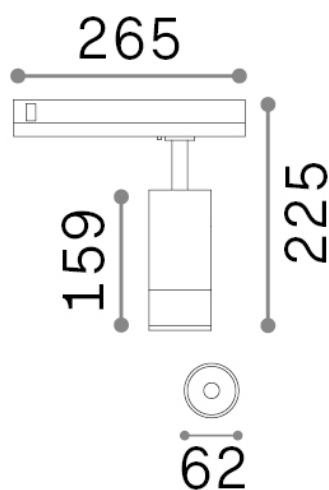

General info

Technical - Spotlights and Tracks

Ean	8021696302942
Item	EOS 15W 1-10V BK
Installation	Spotlights and Tracks
Guarantee	5 years
Gross weight	0.75 kg
Volume	0.0042 m ³

Technical info

Net weight	0.66 kg
Insulation class	II
Protection index	IP20
Compliance	CE
Operating temperature	0° ~ +40 °C
Dimmer	Dimmable, 1-10V
Power output	220-240 V AC 50/60 Hz
Power supply	In-built, included NO, electronic
Accessories not included	Single connection 1-10V/DALI, Link 1-10V/DALI profile

Source info

Integrated source	Integrated LED module
Replaceable source	Replaceable (by qualified operators only)
Power	15 W
Emission	Direct
Max consumption	max 15,00 W
Features LED	LED COB BRIDGELUX
CCT	3000 K
Duration LED (t. 25°C)	30000 h
CRI	> 90
SDCM	3
Light beam	20-55°
Light beam flux	1550 lm
Useful light flux	1420 lm
Photobiological risk	1
Standby power	< 0.50 W